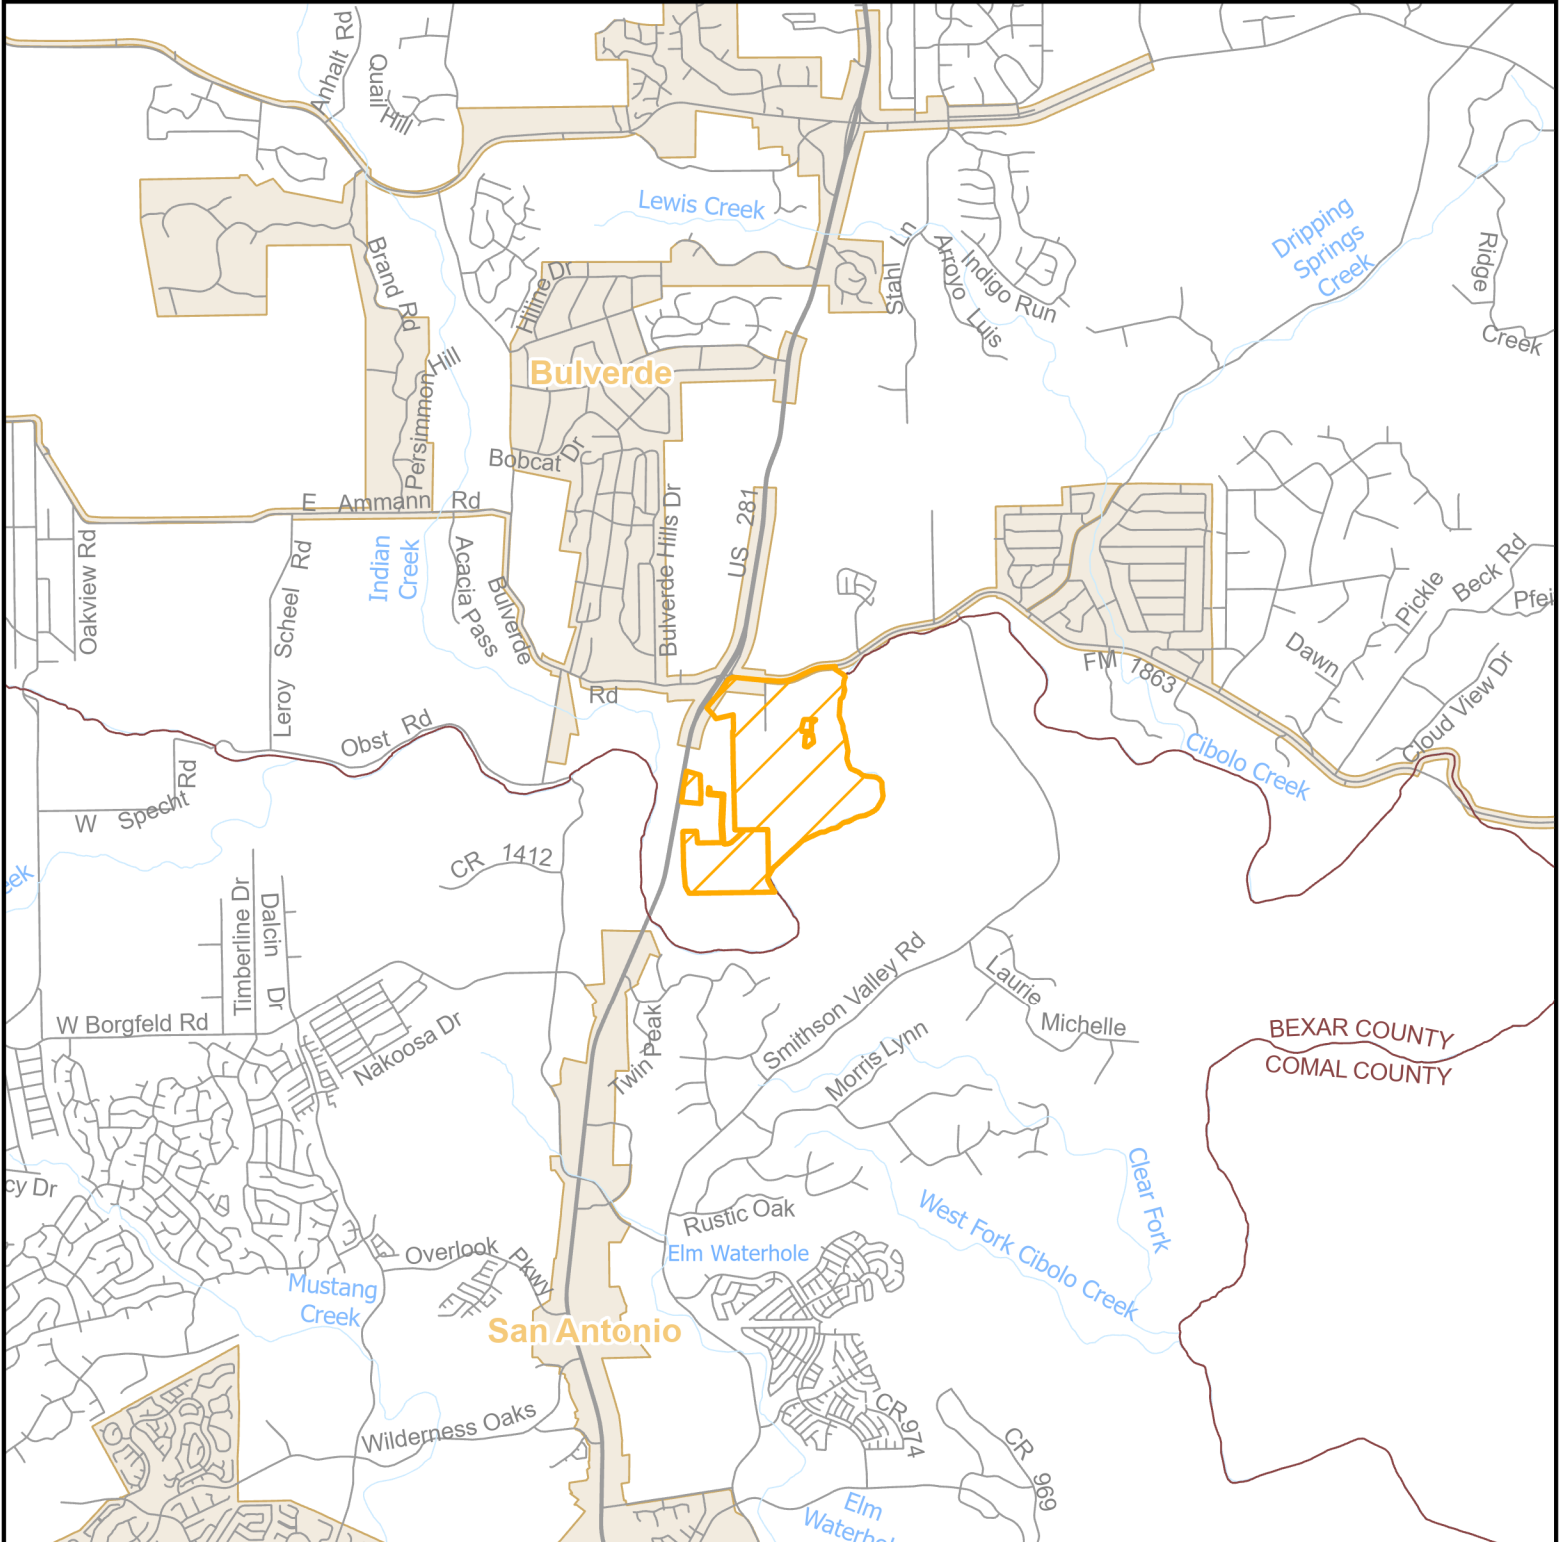

Transfer a Portion from South Central Water Company (CCN No. 20964) to SJWTX, Inc. dba The Texas Water Company (CCN No. 20877) in Bexar and Comal Counties

General Map

Legend

Created by: H2O America Group
Date Created: 2/11/2026

 Requested Area to Transfer

0 3,000 6,000
Feet 

Transfer a Portion from South Central Water Company (CCN No. 20964) to SJWTX, Inc. dba The Texas Water Company (CCN No. 20877) in Bexar and Comal Counties

Detailed Map

Legend

 Requested Area to Transfer

0 1,000 2,000
Feet 

Created by: H2O America Group
Date Created: 2/11/2026