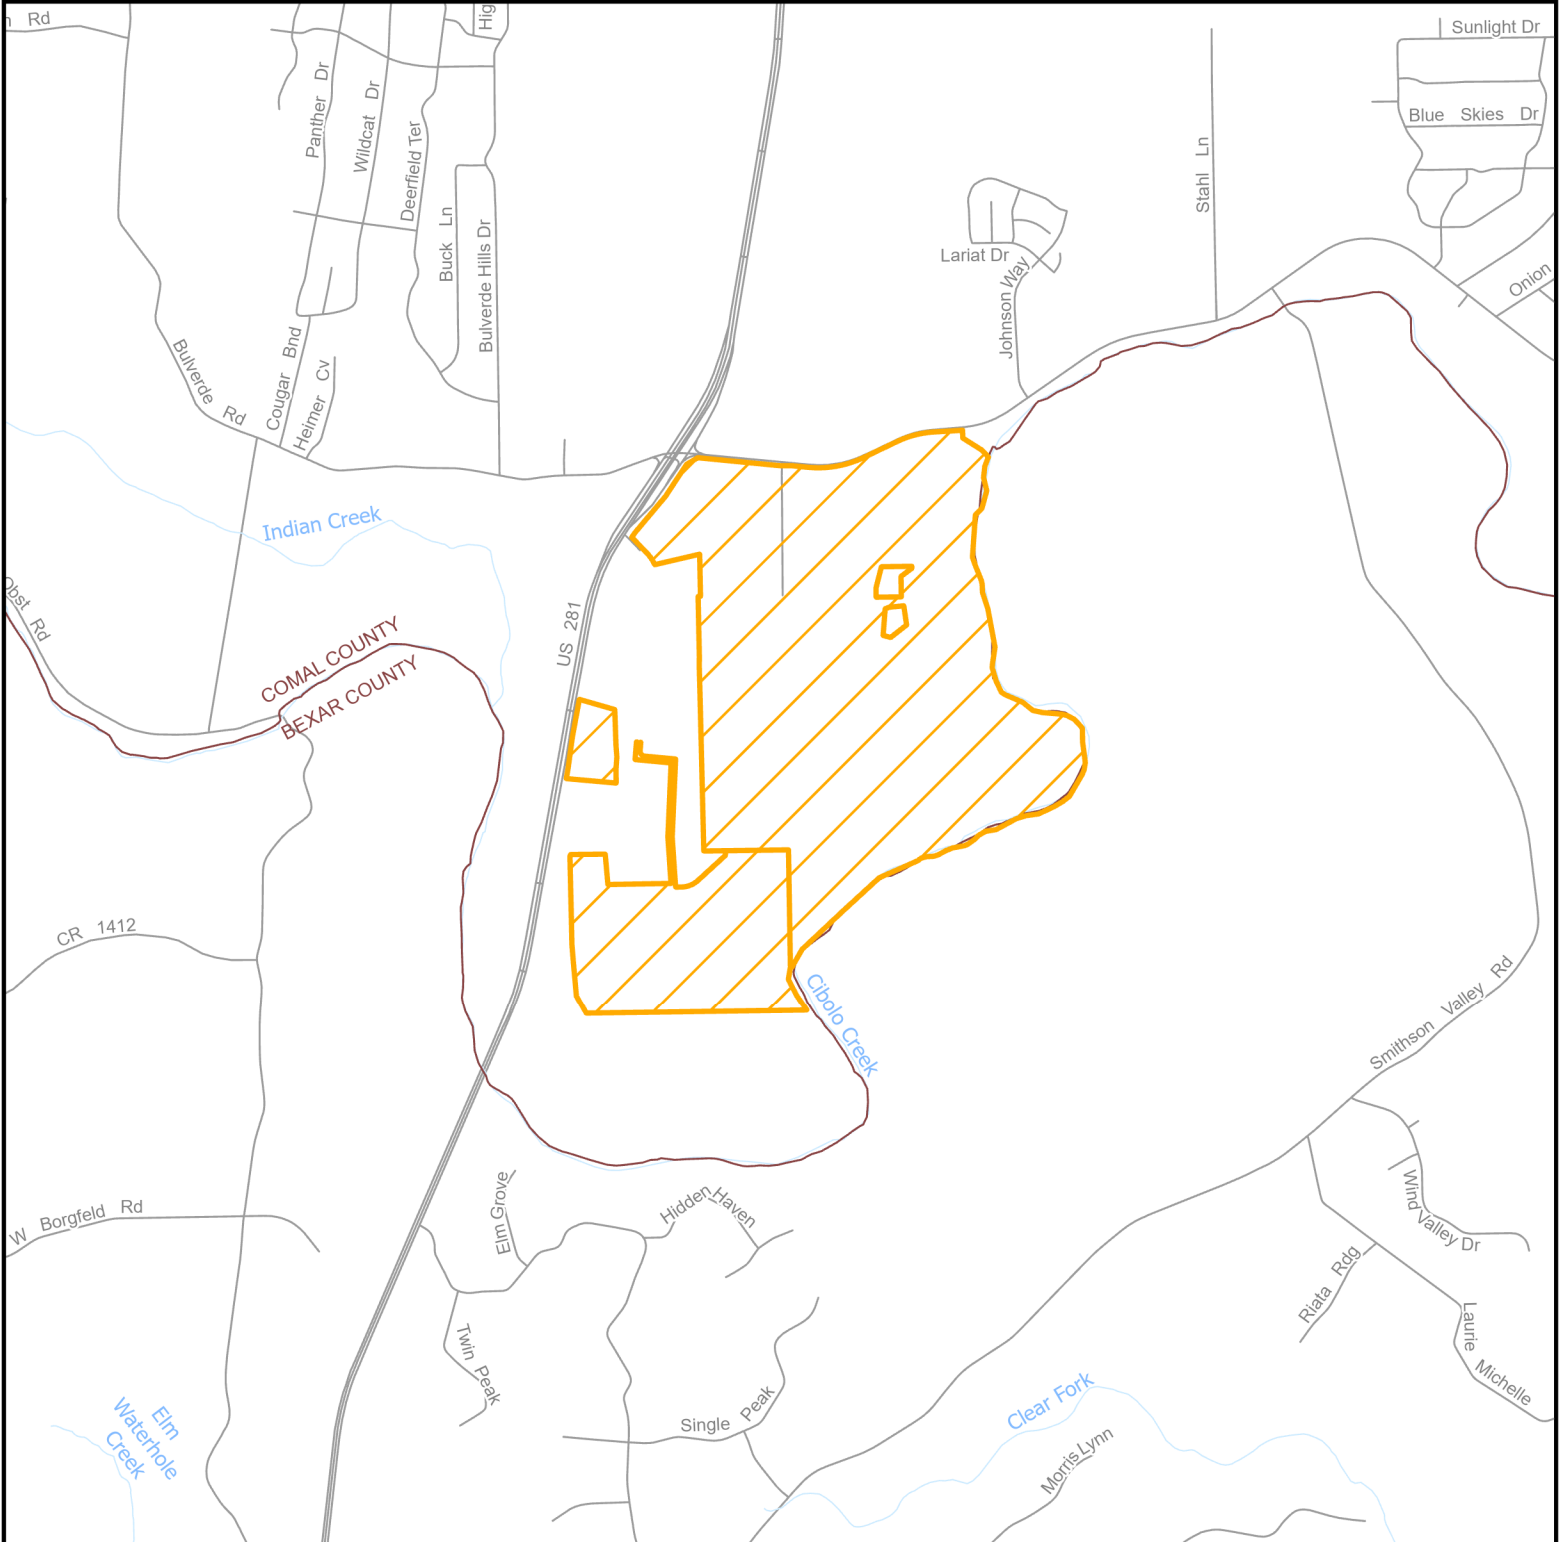

Transfer a Portion from South Central Water Company (CCN No. 20964) to SJWTX, Inc. dba The Texas Water Company (CCN No. 20877) in Bexar and Comal Counties

General Map

Legend

Created by: H2O America Group
Date Created: 2/11/2026

 Requested Area to Transfer

0 3,000 6,000
Feet 

Transfer a Portion from South Central Water Company (CCN No. 20964) to SJWTX, Inc. dba The Texas Water Company (CCN No. 20877) in Bexar and Comal Counties

Detailed Map

Legend

 Requested Area to Transfer

0 1,000 2,000
Feet 

Created by: H2O America Group
Date Created: 2/11/2026